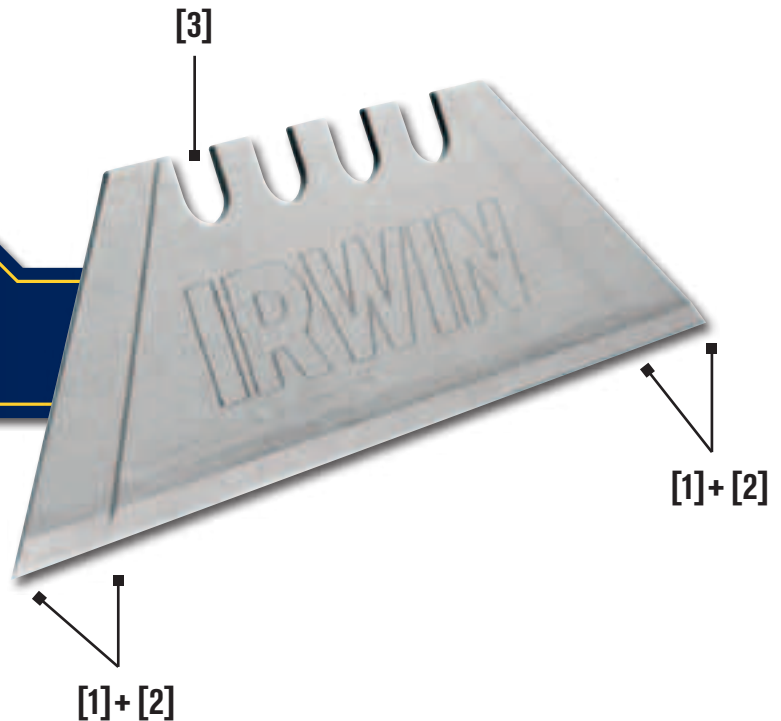

IRWIN®

Utility Knives & Blades

4POINT CARBON UTILITY BLADES

CARBON STEEL 4POINT TRAPEZOID BLADES

This latest IRWIN innovation combines the toughness of a traditional trapezoid blade with the increased blade tip life of a snap-off blade.

2X MORE CUTS

ALWAYS USE PLIERS and snap off blade in correct direction

SNAPS ON SCORE to create new sharp points

ADDED NOTCHES to extend blade

IRWIN 4POINT CARBON UTILITY BLADES FEATURES

- 1. 4 CUTTING EDGES**
provide 2X Longer Life*
- 2. TOUGHNESS OF A TRADITIONAL BLADE**
with the functionality of a snap blade
- 3. 4 NOTCHES**
for full blade extension

2x MORE CUTS*

4POINT

ITEM NO.	DESCRIPTION	EAN	SHelf PACK
10508107	IR 4PT CARBON BLADE 5PK	5706915081077	5
10508108	IR 4PT CARBON BLADE 10PK	5706915081084	5
10508110	IR 4PT CARBON BLADE 100PK	5706915081107	1