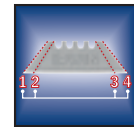

2X MORE CUTS

ALWAYS USE PLIERS and snap off blade in correct direction

SNAPS ON SCORE to create new sharp points

ADDED NOTCHES to extend blade

IRWIN 4POINT CARBON UTILITY BLADES FEATURES

- 1. 4 CUTTING EDGES**
provide 2X Longer Life*
- 2. TOUGHNESS OF A TRADITIONAL BLADE**
with the functionality of a snap blade
- 3. 4 NOTCHES**
for full blade extension