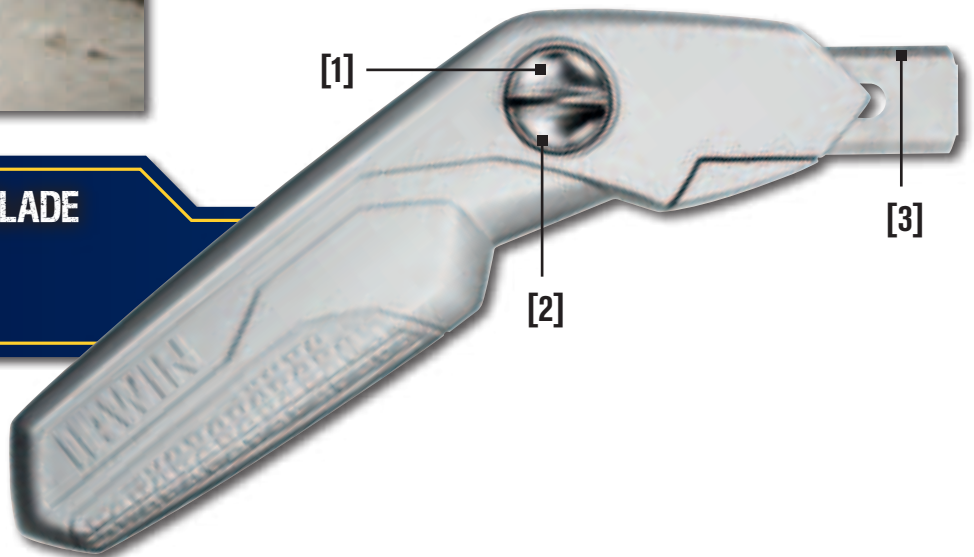

# CARPET UTILITY KNIFE AND BLADE

### CARPET FIXED UTILITY KNIFE

This fixed knife is used for cutting carpet. The angled handle is specially designed to keep the hand above the cutting material for optimal comfort and security. This knife is used with a special carpet blade which can be stored in the handle. The interior blade storage can hold up to 5 blades.

### IRWIN CARPET UTILITY KNIFE BLADE FEATURES

- 1. THUMBSCREW**  
for Tool-free Access
- 2. ANGLED HANDLE**  
to keep hand above cutting material
- 3. BLADE RIGIDITY -**  
Ensure straight cuts in flooring material